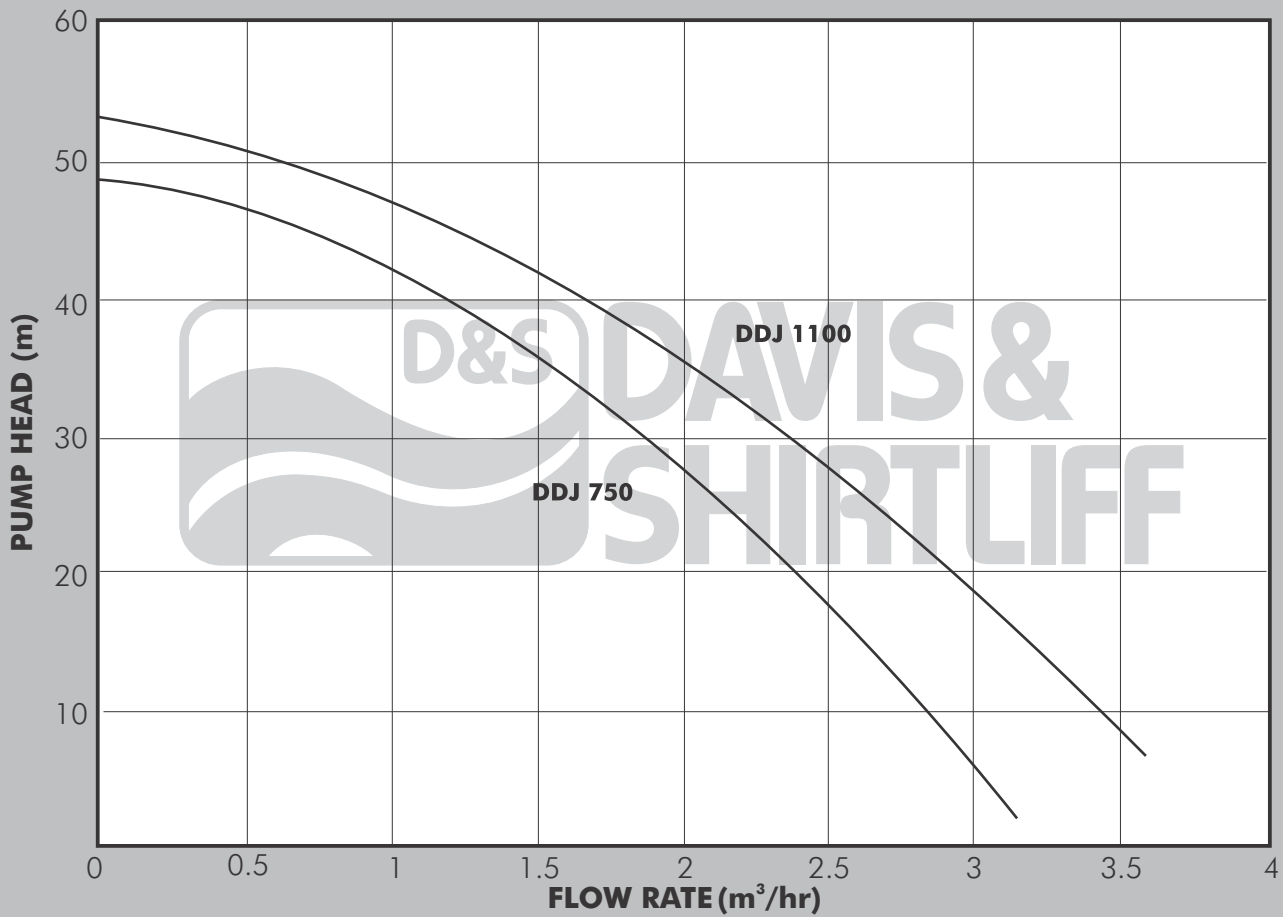

DATA SHEET

Domestic
Pumps

DDJ