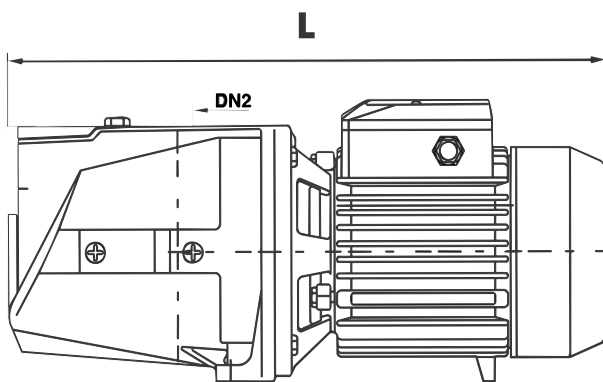

PUMPS

The Dayliff DDJ Centrifugal jet type pumps is specifically designed for all small scale domestic and commercial water supply uses. It features an integral ejector unit to provide highly effective self priming performance. The pump body is made from cast iron, the ejector and impeller from engineering plastic.

MOTORS

Pumps are close coupled to reliable TEFC electric motors designed for continuous operation and are provided with a thermal cutout to protect against electrical overload. They can be connected directly to the mains power supply through a 10A fuse or MCB.

Enclosure Class: IP44

Insulation Class: F

Speed: 2900rpm

Voltage: 1x240V

OPERATING CONDITIONS

Pumped Liquid: Thin, clean, chemically non-aggressive liquids without solid particles or fibres

Max. Fluid Temperature: +50°C

Max. Ambient Temperature: +40°C

Max. Suction Lift: 9m at sea level

PUMP DATA

Model	Power		Dimensions (mm)					Weight (kg)
	kW	Current (A)	DN1 (")	DN2 (")	L	W	H	
DDJ 750	0.75	5.2	1	1	435	191	200	17
DDJ 1100	1.1	7	1.25	1	515	209	218	32