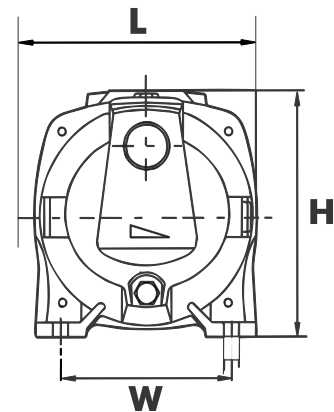

PUMPS

The Dayliff DDJ Centrifugal jet type pumps is specifically designed for all small scale domestic and commercial water supply uses. It features an integral ejector unit to provide highly effective self priming performance. The pump body is made from cast iron, the ejector and impeller from engineering plastic.

MOTORS

Pumps are close coupled to reliable TEFC electric motors designed for continuous operation and are provided with a thermal cutout to protect against electrical overload. They can be connected directly to the mains power supply through a 10A fuse or MCB.

Enclosure Class: IP44

Insulation Class: F

Speed: 2900rpm

Voltage: 1x240V

OPERATING CONDITIONS

Pumped Liquid: Thin, clean, chemically non-aggressive liquids without solid particles or fibres

Max. Fluid Temperature: +50°C

Max. Ambient Temperature: +40°C

Max. Suction Lift: 9m at sea level

PUMP DATA

Model	Power		Dimensions (mm)					Weight (kg)
	kW	Current (A)	DN1 (")	DN2 (")	L	W	H	
DDJ 750	0.75	5.2	1	1	435	191	200	17
DDJ 1100	1.1	7	1.25	1	515	209	218	32