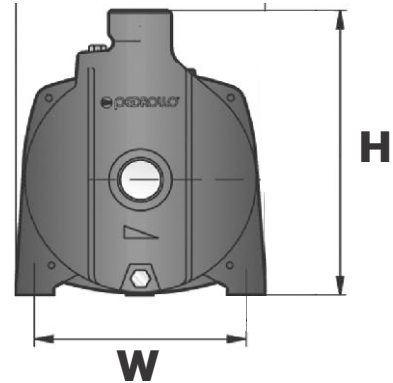

PUMPS

The Dayliff DDC centrifugal non self priming closed impeller pump is specially designed for all small scale domestic and commercial water supply uses and is particularly suited for water boosting and transfer applications. The pump body is cast iron and the impeller stainless steel.

MOTORS

Pumps are close coupled to reliable TEFC electric motors designed for continuous operation and are provided with a thermal cutout to protect against electrical overload. They can be connected directly to the mains power supply through a 10A fuse or MCB.

Enclosure Class: IP44

Insulation Class: F

Speed: 2900rpm

Voltage: 1x240V

OPERATING CONDITIONS

Pumped Liquid: Thin, clean, chemically non-aggressive liquids without solid particles or fibres

Max. Fluid Temperature: +60°C

Max. Ambient Temperature: +40°C

Max. Suction Lift: 7m at sea level

PUMP DATA

Model	Power		Dimensions (mm)					Weight (kg)
	kW	Current (A)	L	W	H	DN1(″)	DN2(″)	
DDC 158	0.75	5.2	305	190	260	1	1	13.8
DDC 170	1.1	7	346	230	293	1.5	1.5	21

© Davis & Shirliff 2018. Contents herein are not warranted. The right is reserved to amend specifications without notice.

DY219C-05/17

RWANDA
Kigali
Tel: (250) 252 504039
kigali@dayliff.com
Rubavu
Tel: (250) 814 911999
rubavu@dayliff.com
ETHIOPIA (Associate)
Addis Ababa
Tel: (251) 11 815934164
ethiopia@dayliff.com
DR Congo
Lubumbashi
Tel: (243) 978 115412/ 852 758553
drc@dayliff.com

www.davisondshirliff.com

Davis & Shirliff

@dayliff