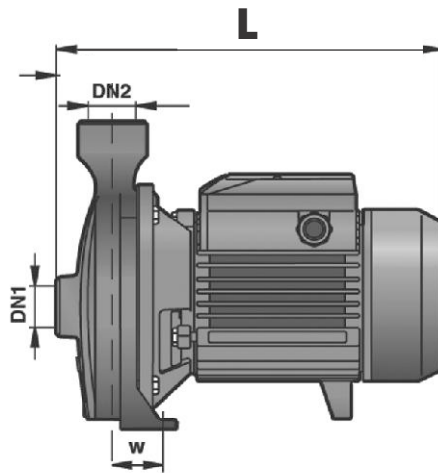

PUMPS

The Dayliff DDC centrifugal non self priming closed impeller pump is specially designed for all small scale domestic and commercial water supply uses and is particularly suited for water boosting and transfer applications. The pump body is cast iron and the impeller stainless steel.

MOTORS

Pumps are close coupled to reliable TEFC electric motors designed for continuous operation and are provided with a thermal cutout to protect against electrical overload. They can be connected directly to the mains power supply through a 10A fuse or MCB.

Enclosure Class: IP44

Insulation Class: F

Speed: 2900rpm

Voltage: 1x240V

OPERATING CONDITIONS

Pumped Liquid: Thin, clean, chemically non-aggressive liquids without solid particles or fibres

Max. Fluid Temperature: +60°C

Max. Ambient Temperature: +40°C

Max. Suction Lift: 7m at sea level

PUMP DATA

Model	Power		Dimensions (mm)					Weight (kg)
	kW	Current (A)	L	W	H	DN1(″)	DN2(″)	
DDC 158	0.75	5.2	305	190	260	1	1	13.8
DDC 170	1.1	7	346	230	293	1.5	1.5	21

© Davis & Shirliff 2018. Contents herein are not warranted. The right is reserved to amend specifications without notice.

DY219C-05/17

RWANDA
Kigali
Tel: (250) 252 504039
kigali@dayliff.com
Rubavu
Tel: (250) 814 911999
rubavu@dayliff.com
ETHIOPIA (Associate)
Addis Ababa
Tel: (251) 11 815934164
ethiopia@dayliff.com
DR Congo
Lubumbashi
Tel: (243) 978 115412/ 852 758553
drc@dayliff.com

www.davisondshirliff.com

Davis & Shirliff

@dayliff