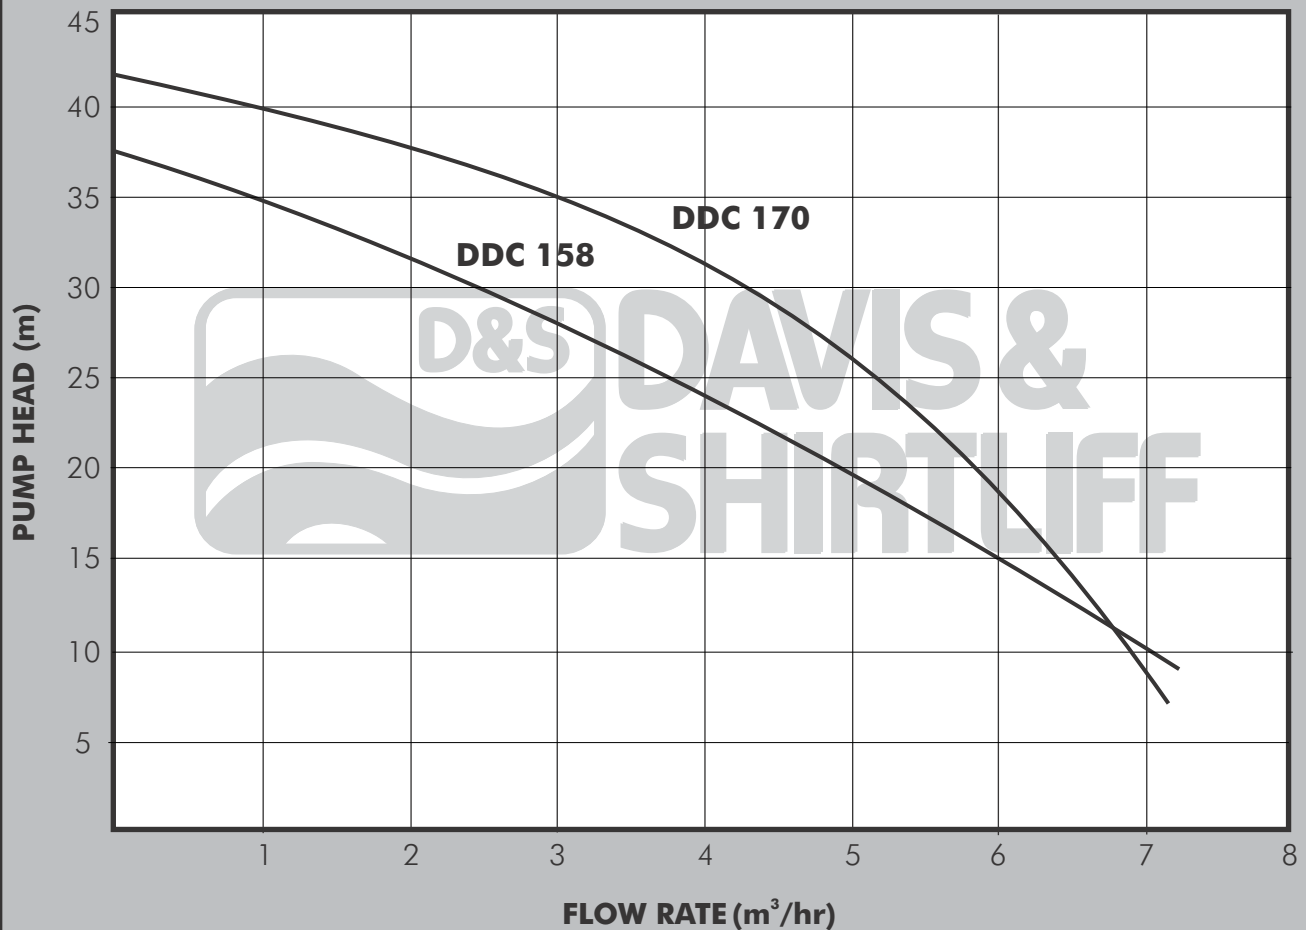

# DATA SHEET

Domestic  
Pumps

**DDC**

## PUMP DATA

Model	Power		Dimensions (mm)					Weight (kg)
	kW	Current (A)	L	W	H	DN1(″)	DN2(″)	
<b>DDC 158</b>	0.75	5.2	305	190	260	1	1	13.8
<b>DDC 170</b>	1.1	7	346	230	293	1.5	1.5	21

© Davis & Shirliff 2018. Contents herein are not warranted. The right is reserved to amend specifications without notice.